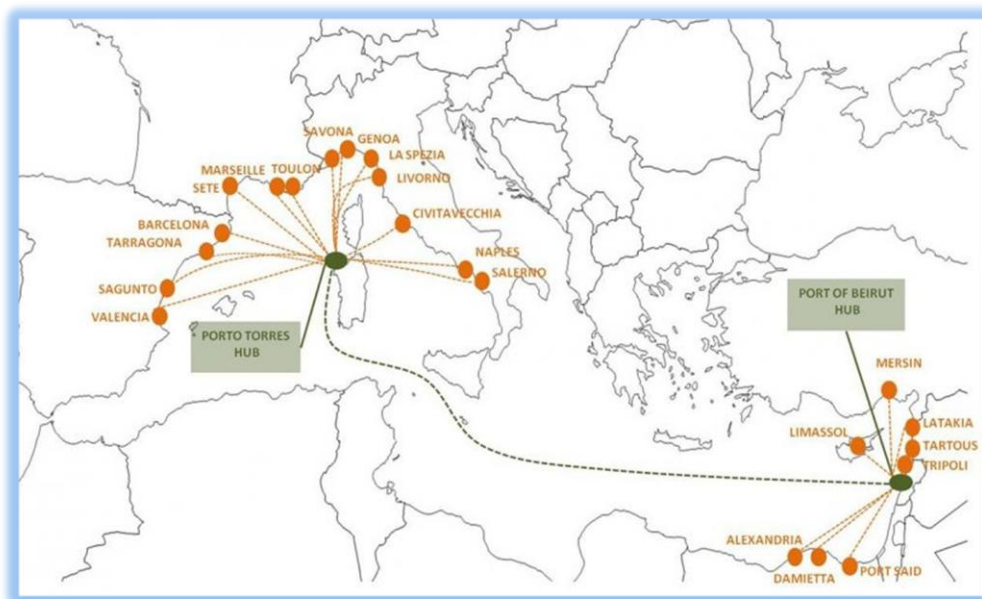

The OPTIMED project, funded by the EU through the **ENPI CBC Mediterranean Sea Basin Programme**, with a budget of **1.999,403 €**.

The project aims to promote new opportunities, facilities, tools and skills to **improve the trade network between north and south of the Mediterranean sea.**

We invite you to attend the coming Optimed Business Week

ASSOCIATION DES CHAMBRES DE COMMERCE ET D'INDUSTRIE DE LA MEDITERRANEE
ASSOCIATION OF THE MEDITERRANEAN CHAMBERS OF COMMERCE AND INDUSTRY
جمعية غرف التجارة والصناعة للبحر الأبيض المتوسط

غرفة التجارة والصناعة والزراعة
Chamber of Commerce Industry
and Agriculture
في بيروت وجبل لبنان